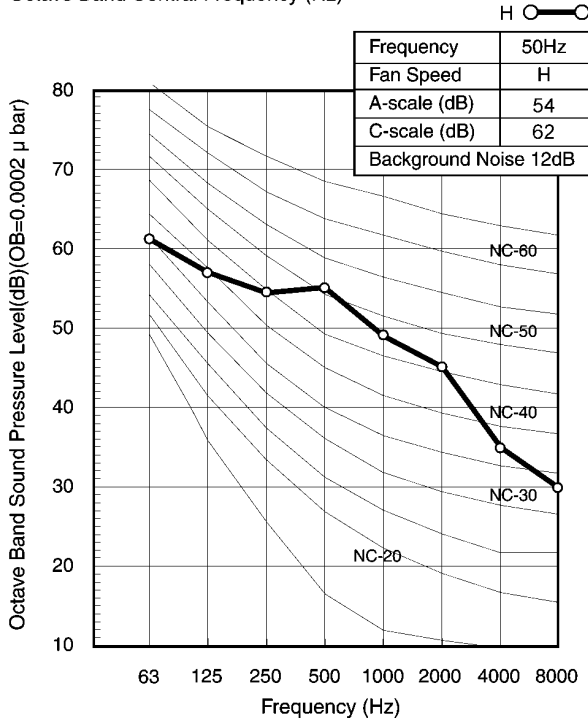

2 SOUND DATA (Pages: 55 ~ 57)

CU-A34BBP5, CU-A34BBP8 (Cooling Noise Level)

Octave Band Central Frequency (Hz)