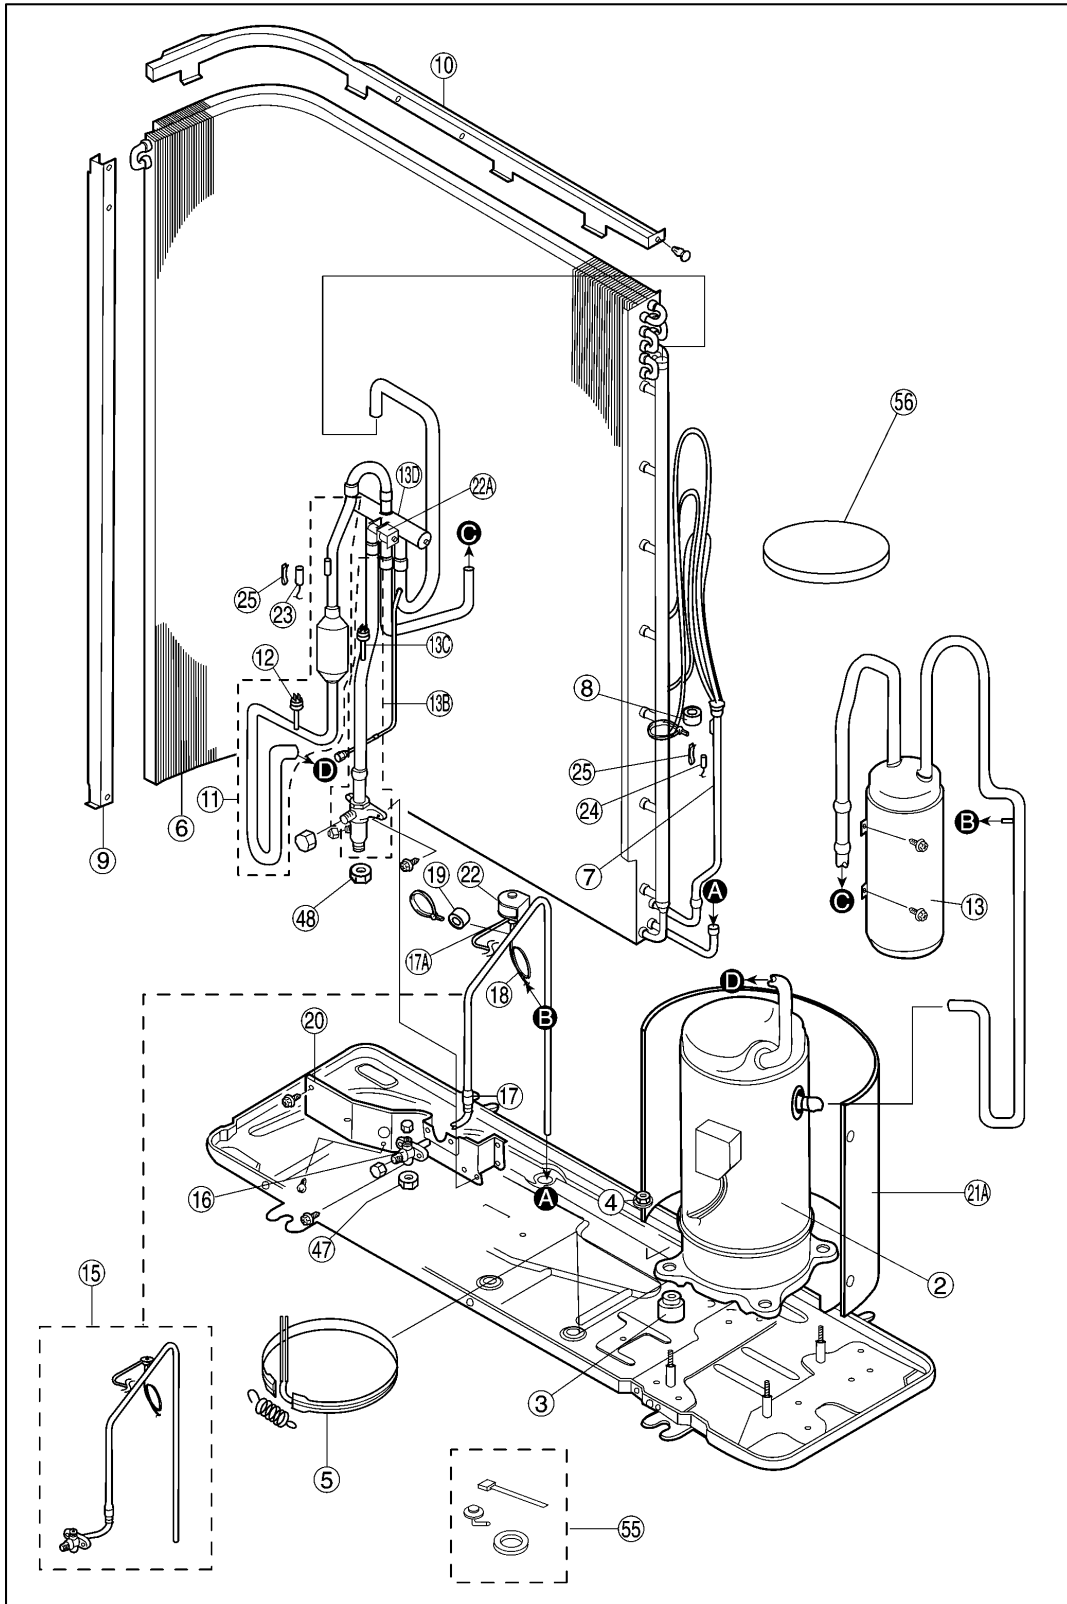

NO.	PART DESCRIPTION	QTY.	CU-A34BBP5	CU-A34BBP8	CU-A43BBP8	CU-A50BBP8
56	SOUND PROOF MATERIAL	1	-	-	CWG302124	←
57	SOUND PROOF MATERIAL	1	-	-	CWG302123	←
58	SOUND PROOF MATERIAL	1	-	-	CWG302122	←

All parts are supplied from MAICO, Malaysia (Vendor Code: 061)