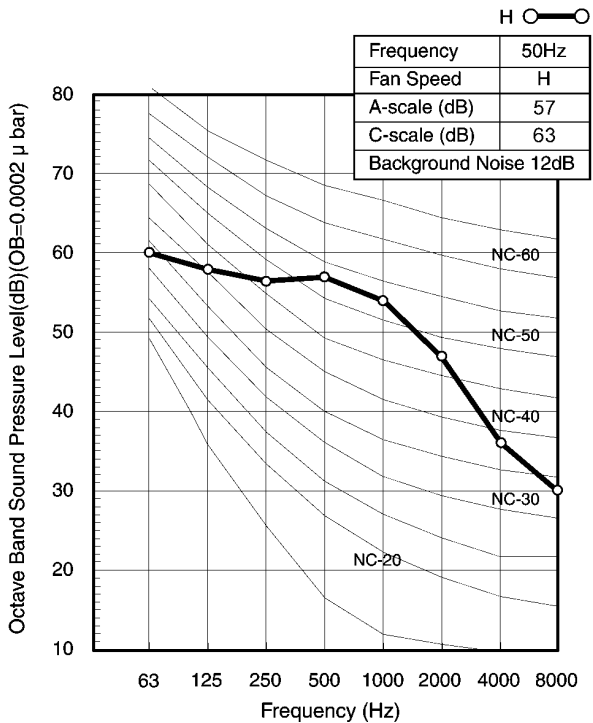

Octave Band Central Frequency (Hz)

CU-A43BBP8 (Cooling Noise Level)

Octave Band Central Frequency (Hz)

CU-A50BBP8 (Heating Noise Level)

Octave Band Central Frequency (Hz)

CU-A50BBP8 (Cooling Noise Level)

Octave Band Central Frequency (Hz)