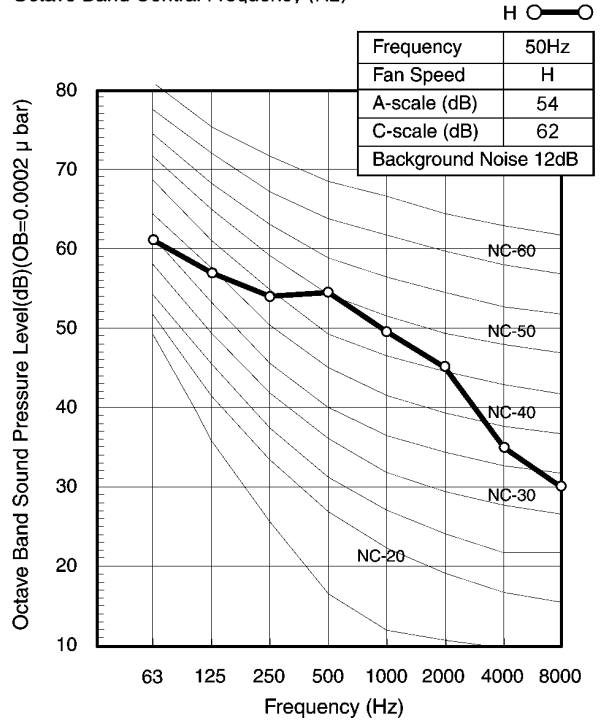

CU-A43BBP8 (Cooling Noise Level)

Octave Band Central Frequency (Hz)