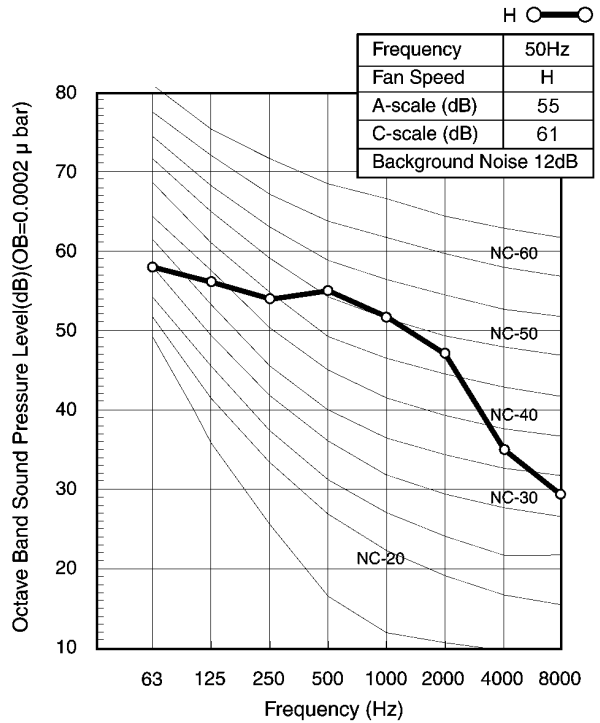

Octave Band Central Frequency (Hz)

CU-A43BBP8 (Cooling Noise Level)

Octave Band Central Frequency (Hz)

CU-A50BBP8 (Heating Noise Level)

Octave Band Central Frequency (Hz)

CU-A50BBP8 (Cooling Noise Level)

Octave Band Central Frequency (Hz)