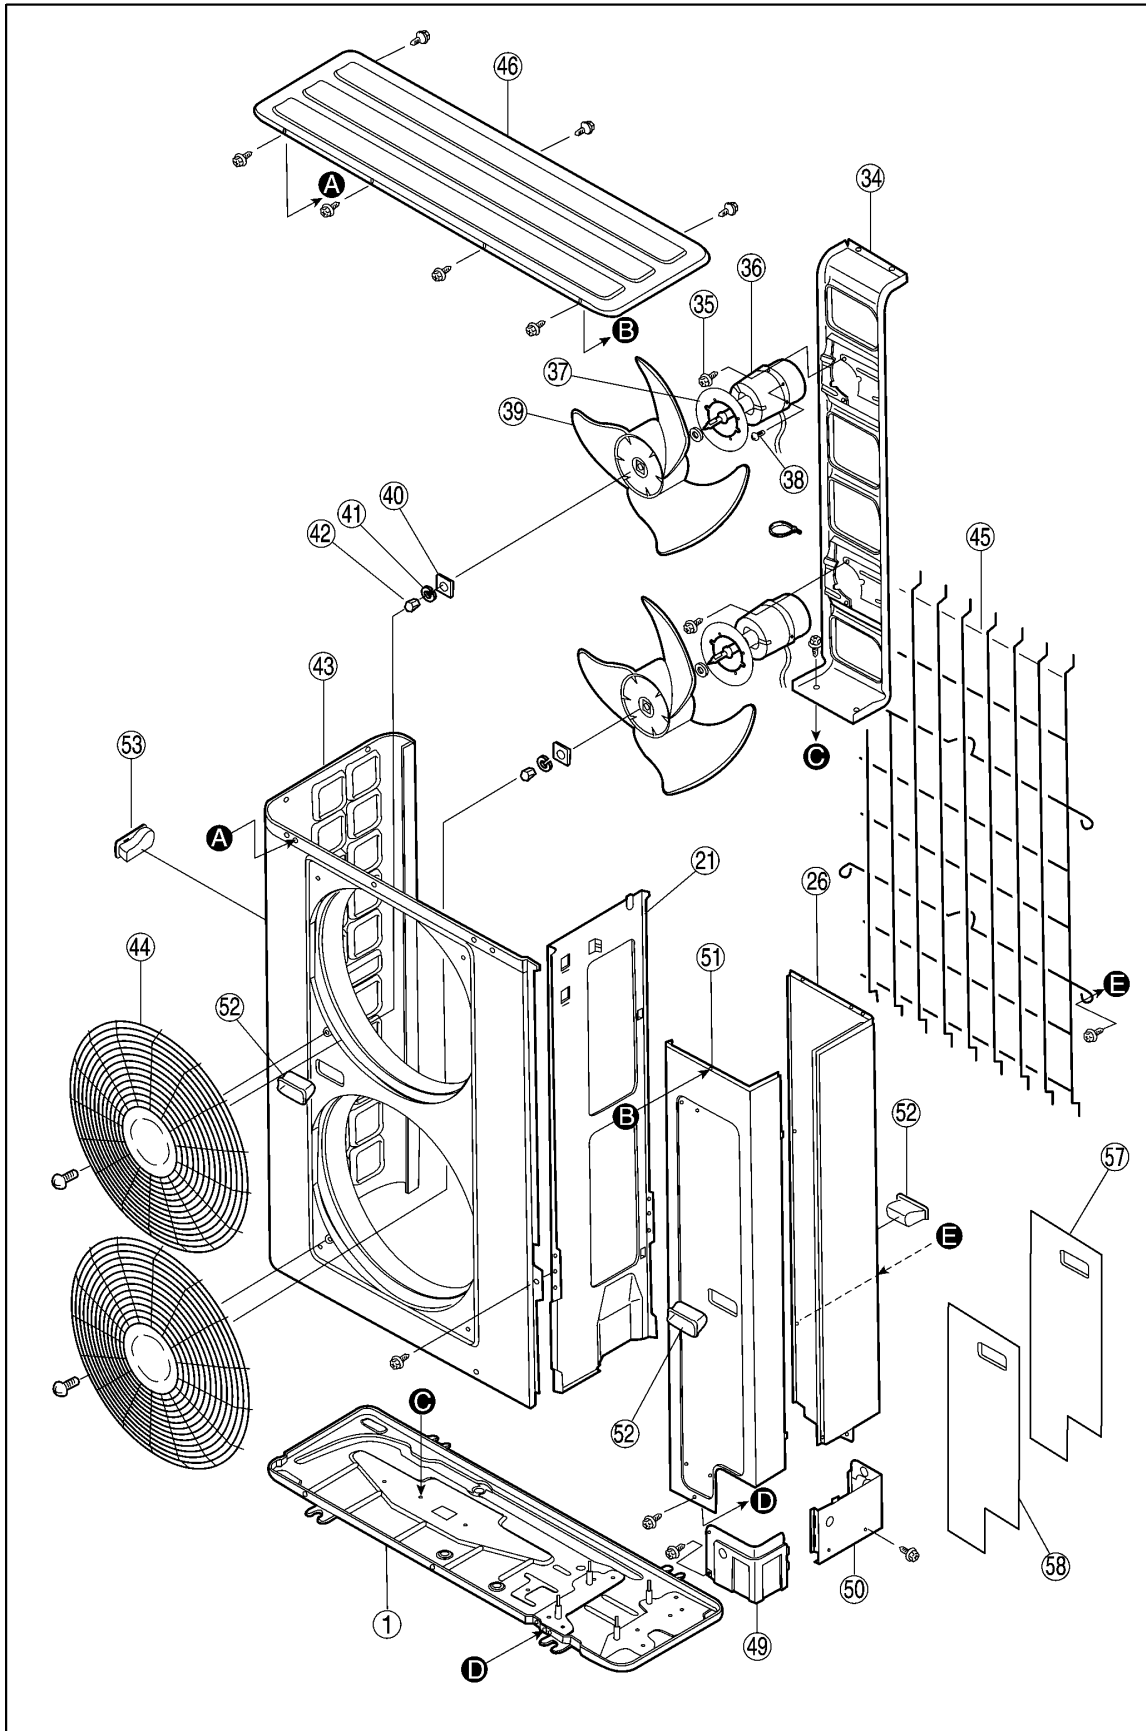

3 REPLACEMENT PARTS (Pages: 118, 119 & 121)

3.1. OUTDOOR UNIT

CU-A34BBP5, CU-A34BBP8, CU-A43BBP8, CU-A50BBP8