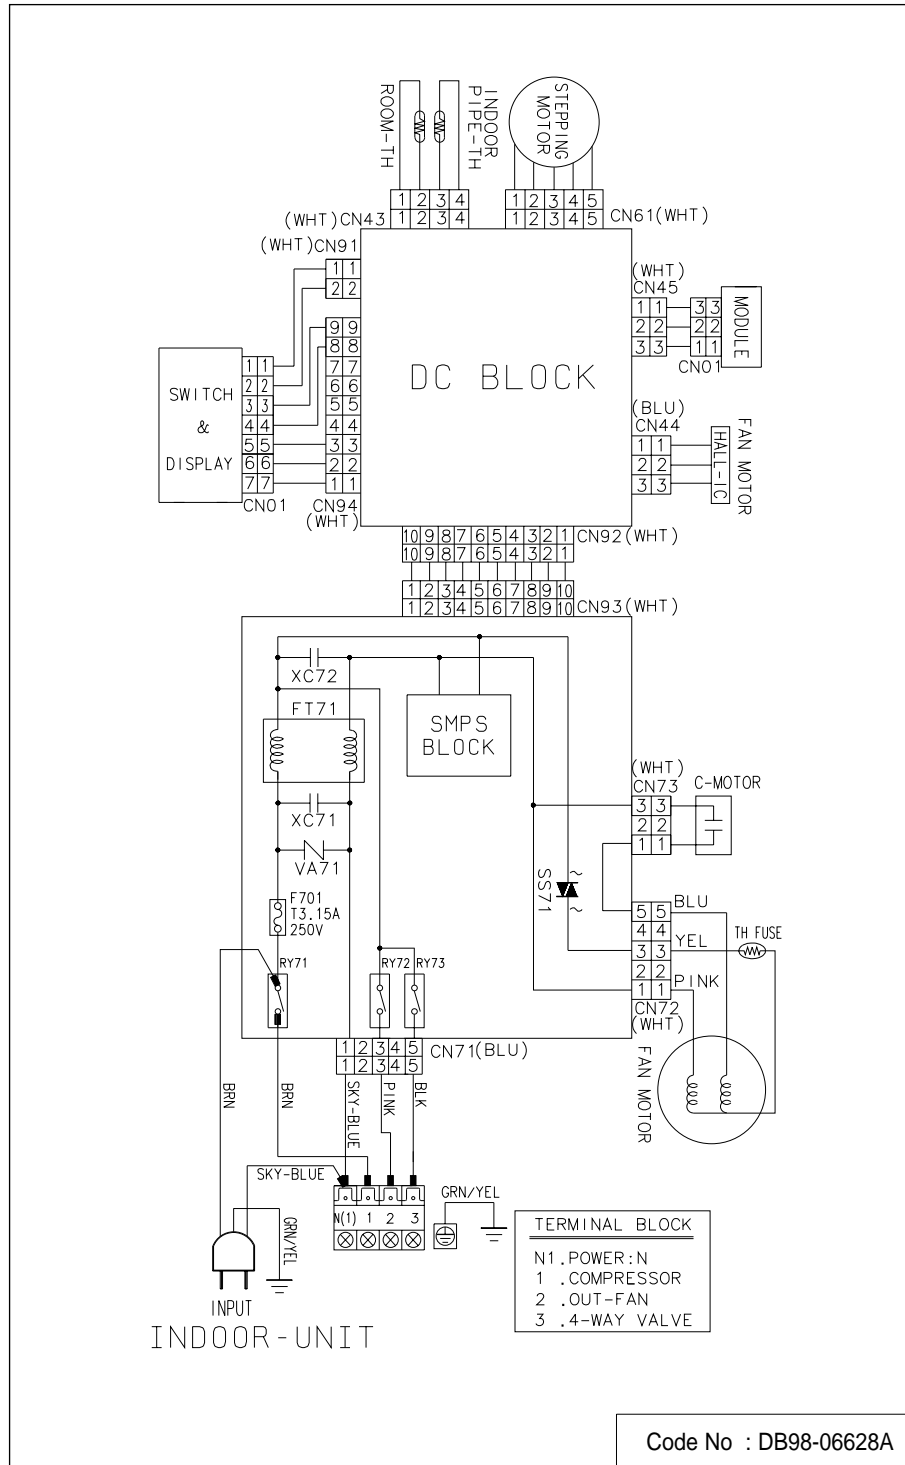

7. Wiring Diagrams

7-1 Indoor Unit

7-1-1 12K BTU

7-1-2 9K BTU/7K BTU

7-2 Outdoor Unit

7-2-1 PLASTIC OUTDOOR UNIT

7-2-2 STEEL OUTDOOR UNIT