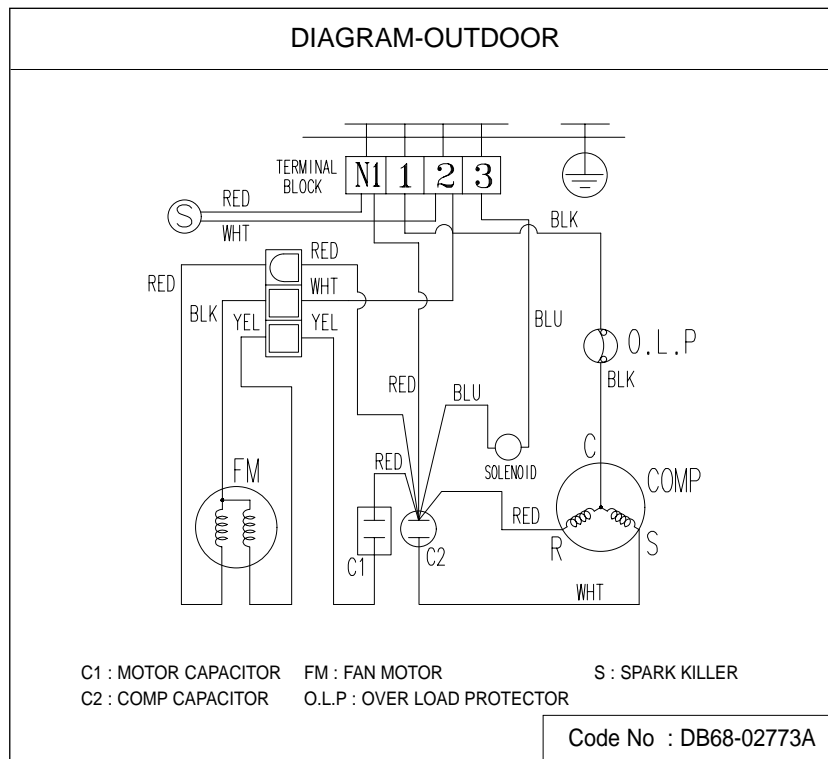

7. Wiring Diagrams

7-1 Indoor Unit

7-1-1 12K BTU

7-1-2 9K BTU/7K BTU

7-2 Outdoor Unit

7-2-1 PLASTIC OUTDOOR UNIT

7-2-2 STEEL OUTDOOR UNIT