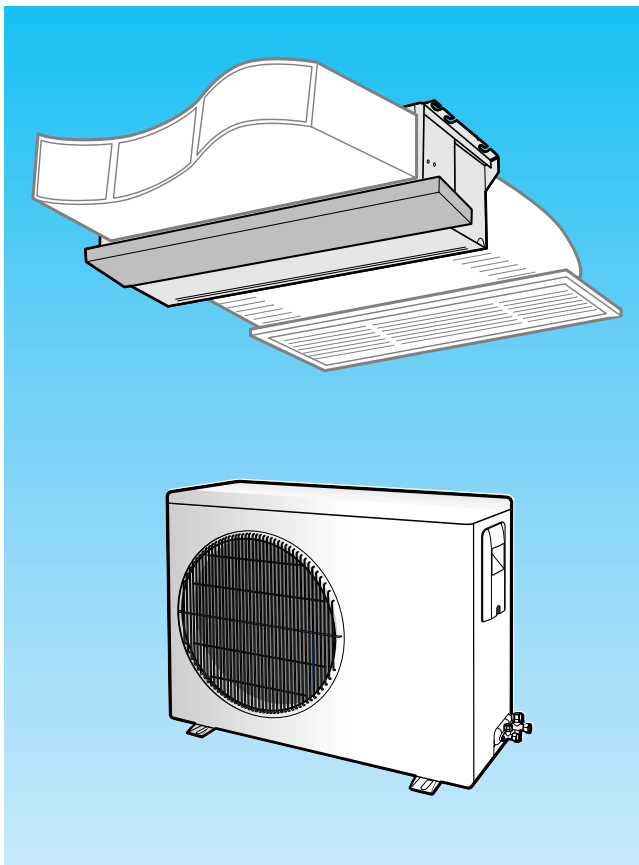

SAMSUNG

DUCT TYPE AIR CONDITIONER

(Cool and Heat)

TYPE	INDOOR UNIT	OUTDOOR UNIT
ADH1800E	IDH1800E	UBH1800E
ADH2400E	IDH2400E	UBH2400E
ADH3200E	IDH3200E	UDH3200E
DH18ZA1(A2)	DH18ZA1(A2)	DH18ZAX
DH24ZA1(A2)	DH24ZA1(A2)	DH24ZAX
DH32ZA1(A2)	DH32ZA1(A2)	DH32ZAX

SERVICE Manual

AIR CONDITIONER

CONTENTS

1. Precautions
2. Product Specifications
3. Operating Instructions
4. Installation
5. Disassembly and Reassembly
6. Troubleshooting
7. Exploded Views and Parts List
8. Block Diagrams
9. PCB Diagrams
10. Schematic Diagrams
11. Wiring Diagrams