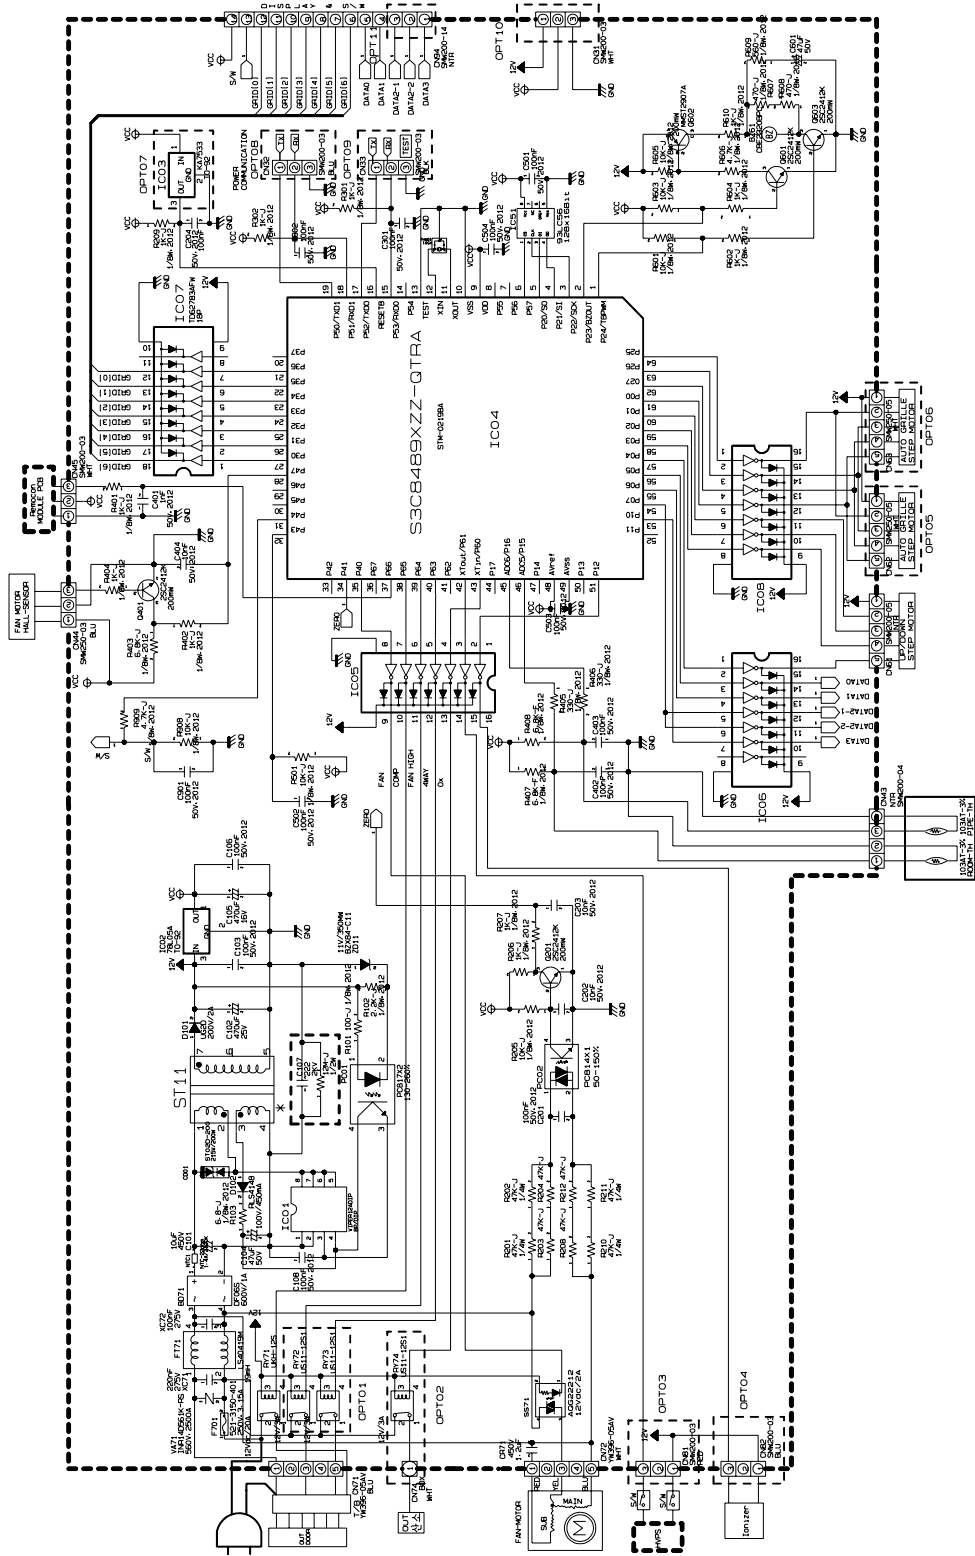

11. Schematic Diagram

11-1 Indoor Unit(7K/9K/12K)

This Document can not be used without Samsung's authorization.