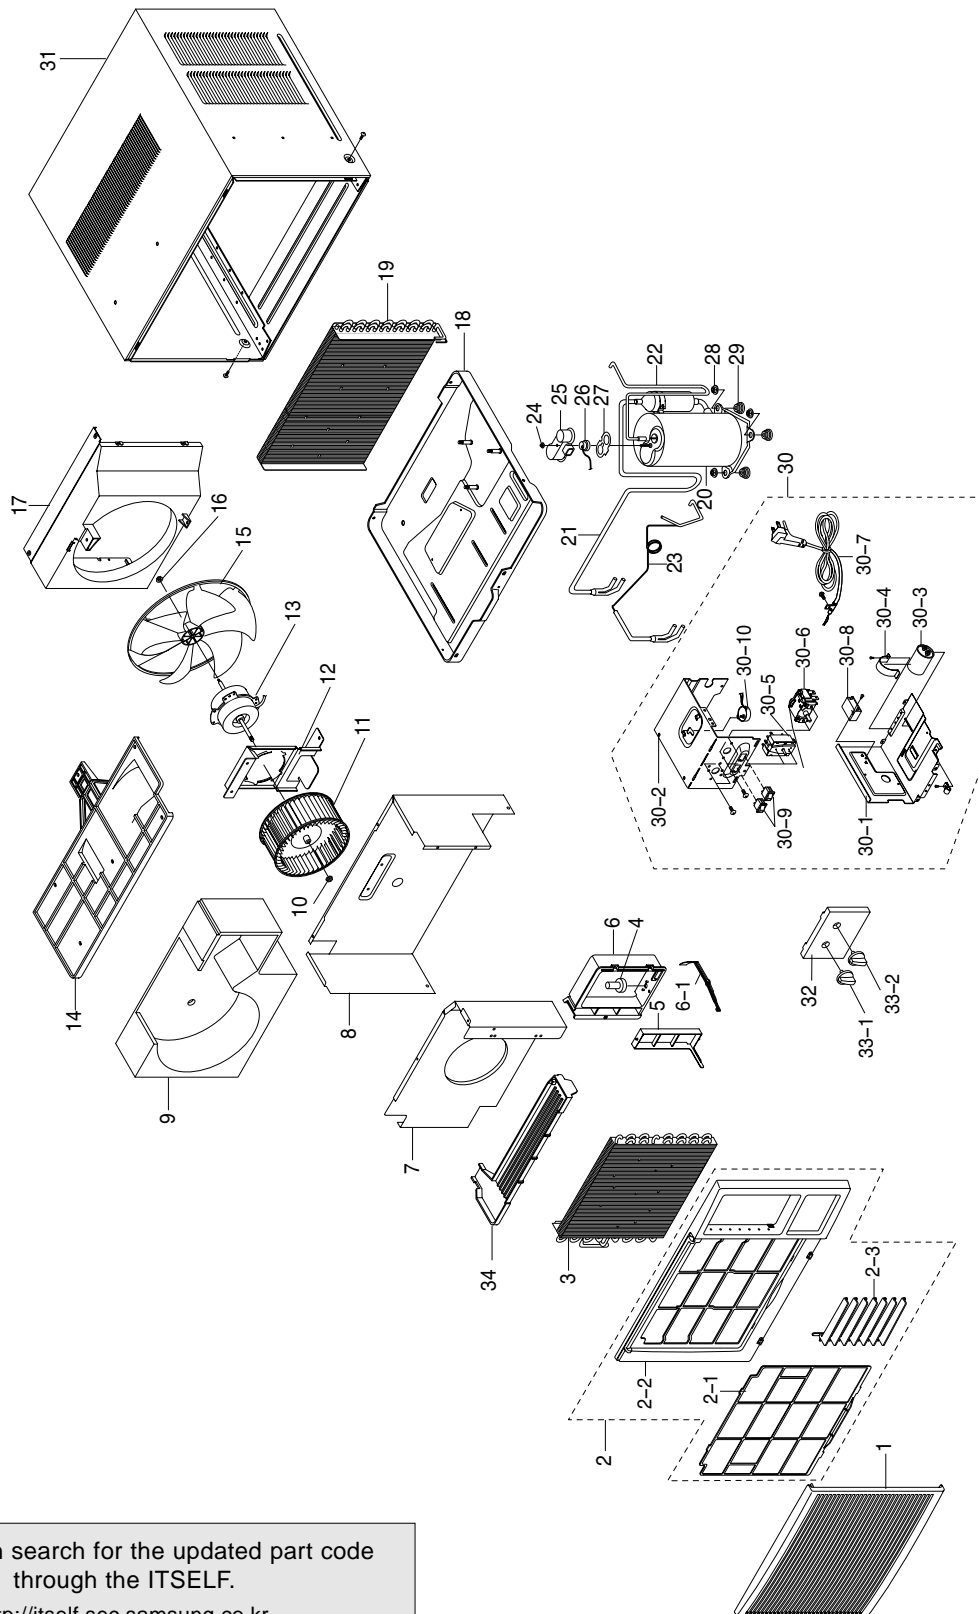

### 6-1 Main unit (Type "A")

You can search for the updated part code number through the ITSELF.  
URL : <http://itself.sec.samsung.co.kr>

Exploded View and Parts List

■Part List (Type "A" )

No	Description	Code No.	Specification	Q'TY		
				AZ09A1TEA	AZ09F1TEA	REMARK
1	INLET GRILLE	DB64-10158A	HIPS	1	-	
		DB64-00104A	HIPS	-	1	
2	ASS'Y PANEL FRONT	DB92-70096F	A-TYPE	1	-	
		DB92-00052A	F-TYPE	-	1	
2-1	FILTER	DB63-30158C	A-TYPE	1	-	
		DB74-00005C	F-TYPE	-	1	
2-2	PANEL-FRONT	DB64-70093A	A-TYPE	1	-	
		DB64-00167A	F-TYPE	-	1	
2-3	BLADE-H	DB66-30191A	A-TYPE	1	-	
		DB66-00053A	F-TYPE	-	1	
3	EVAPORATOR	DB96-01971B	2R×12S,FP1.2	1	1	
4	ARM BLADE	DB66-70031A	PS,BLK	1	1	
5	BLADE-V	DB66-30211B	PP,SC-97525R	1	1	
6	FRAME-BLADE	DB90-00508B	ASS'Y	1	1	
6-1	LEVER-DAMPER	DB66-00278A	HIPS	1	1	
7	PLATE-EVAP CASING	DB61-00689A	ASS'Y,SGCC-M	1	1	
8	PLATE-PARTITION	DB71-00068B	ASS'Y,SGCC-M	1	1	
9	CASE-BLOWER	DB90-00779A	ASS'Y	1	1	
10	NUT-FRANGE	DB60-30004A	M6,YEL	1	1	
11	BLOWER	DB67-00099A	ABS OD Φ180	1	1	
12	MOUNTER MOTOR	DB61-00690A	SGCC-M,T1.0	1	1	
13	MOTOR	DB31-00140C	YGN61-6C	1	1	
14	ASS'Y CASE EVAP	DB90-00539B	ASS'Y,PP	1	1	
15	FAN PROPELLER	DB67-50077A	ABS,YEL	1	1	
16	NUT-FRANGE	DB60-30020A	M6,LEFT	1	1	
17	CASE-COND	DB61-00423A	PP,WHT	1	1	
18	BASE	DB90-00544A	ASS'Y,SC94445T	1	1	
19	CONDENSER	DB96-02099B	2R×12S,FP1.5	1	1	
20	COMPRESSOR	44B092JX1EF	240V/50Hz	1	1	
21	ASSY-4-WAY	DB96-01863A	ASSY	1	1	
22	ASSY-CHECK V/V	DB96-01862A	ASSY	1	1	
24	NUT-FRANGE	DB60-30001A	M5,YEL	1	1	
25	COVER TERMINAL	DB63-10026A	NORYL,BLK	1	1	
26	O.L.P	DB47-20057R	MRA12054-12008	1	1	
27	GASKET	DB63-20003A	EPDM,T0.8	1	1	
28	NUT WASHER	DB60-30028A	M8,ZPC	3	3	
29	GROMET ISOLATOR	DB73-00070A	NR 35	3	3	
30	ASS'Y-CONTROL	DB93-01415A	240V/50Hz	1	1	
30-1	CASE-CONTROL,LOW	DB61-00417A	SGCC-M,T0.8	1	1	
30-2	CASE-CONTROL,UP	DB61-00418A	SGCC-M,T0.8	1	1	
30-3	CAPACITOR(C-OIL)	2501-001237	35μF×450VAC	1	1	
30-4	CLIP CAPACITOR	DB65-10008B	SGCC-M,T0.8	1	1	
30-5	SWITCH-SELECTOR	DB34-90085A	ASSY,5P,AWH-1808E	1	1	
30-6	THERMOSTAT	DB47-20060A	AWH-1808ER,3PIN	1	1	
30-7	POWER CORD	DB39-00348A	250V,16A	1	1	
30-8	CAPACITER(C-FILM)	2301-001369	3μF×450VAC	1	1	
30-9	SELECTOR SWITCH	DB34-90022A	250V,6A	1	1	
30-10	SWING MOTOR	DB31-00084B	M2LJ49ZV32	1	1	
30-11	TIMER DEICE	DB45-10009A	D2506,200-240VAC	1	1	
30-12	THERMOSTAT DEICE	DB47-20065A	20/30.8,20/28.4	1	1	
31	ASS'Y-CABINET	DB90-00701B	ASS'Y	1	1	
32	PANEL CONTROL	DB64-00268E	HIPS,T2.0	1	1	
33-1	KNOB-TIMER	DB64-50138B	ABS,180°	1	1	
33-2	KNOB-THERMO	DB64-50138A	ABS,270°	1	1	
34	TRAY DRAIN	DB63-00296A	HIPS,T1.5	1	1	