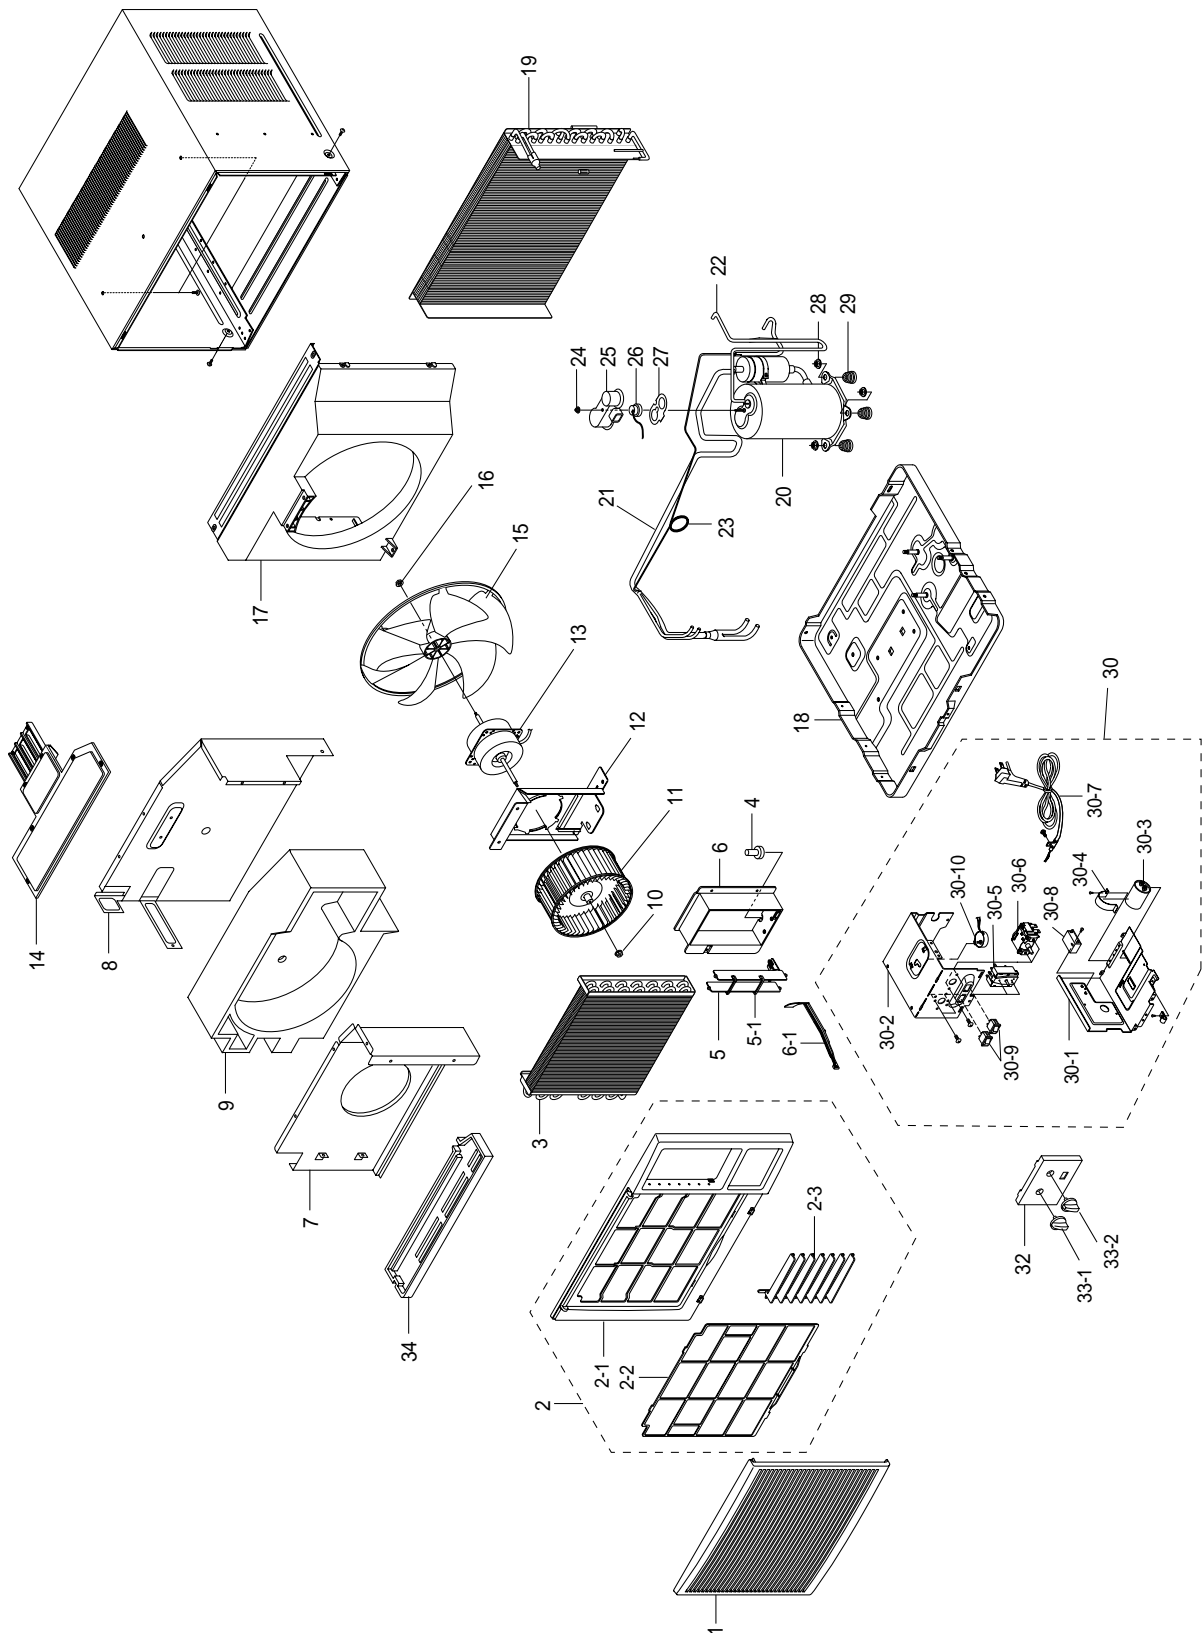

Main unit (Type "B")

Exploded View and Parts List

■Part List (Type "B")

No	Description	Code No.	Specification	Q'TY		
				AZ12A1DEA	AZ12F1DEA	REMARK
1	INLET GRILLE	DB64-10145A	HIPS	1	-	
		DB64-00101A	HIPS	-	1	
2	ASS'Y PANEL FRONT	DB92-10319G	A-TYPE	1	-	
		DB92-00072A	F-TYPE	-	1	
2-1	FILTER	DB63-30142C	A-TYPE	1	-	
		DB63-00073B	F-TYPE	-	1	
2-2	PANEL-FRONT	DB64-70080A	A-TYPE	1	-	
		DB64-00168A	F-TYPE	-	1	
2-3	BLADE-H	DB66-30169A	A-TYPE	1	-	
		DB66-00049A	F-TYPE	-	1	
3	EVAPORATOR	DB96-01004B	2R×14S,FP1.2	1	1	
4	ARM BLADE	DB66-70022D	PS,BLK	1	1	
5	BLADE-V	DB66-30170A	PP,SC-97525R	1	1	
6	FRAME-BLADE	DB90-00510B	ASS'Y	1	1	
6-1	LEVER-DAMPER	DB66-70024A	HIPS	1	1	
7	PLATE-EVAP CASING	DB71-00074A	SGCC-M,T0.7	1	1	
8	PLATE-PARTITION	DB71-00075B	SGCC-M,T0.7	1	1	
9	CASE-BLOWER	DB61-00649A	30FO-PS	1	1	
10	NUT-FRANGE	DB60-30004A	M6,YEL	1	1	
11	BLOWER	DB67-50073A	ABS OD Φ180	1	1	
12	MOUNTER MOTOR	DB61-00650A	SGCC-M,T1.0	1	1	
13	MOTOR	DB31-00122C	YGN60-6C	1	1	
14	ASS'Y CASE EVAP	DB90-00511A	ASS'Y,PP	1	1	
15	FAN PROPELLER	DB67-00139A	ABS+G/F,NTR	1	1	
16	NUT-FRANGE	DB60-30020A	M6,LEFT	1	1	
17	CASE-COND	DB61-00647A	PP,T2	1	1	
18	BASE	DB90-00514B	48 FRAME	1	1	
19	CONDENSER	DB96-01003B	2R×14S,FP1.5	1	1	
20	COMPRESSOR	48D129JU1EL	240V/50Hz	1	1	
21	ASSY-4-WAY	DB99-00116A	ASSY	1	1	
22	ASSY-CHECK V/V	DB96-02100A	ASSY	1	1	
24	NUT-FRANGE	DB60-30001A	M5,YEL	1	1	
25	COVER TERMINAL	DB63-10026A	NORYL,BLK	1	1	
26	O.L.P	DB47-20057U	MRA12074-12007	1	1	
27	GASKET	DB63-20003A	EPDM,T0.8	1	1	
28	NUT WASHER	DB60-30028A	M8,ZPC	1	1	
29	GROMET ISOLATOR	DB73-00067A	NR 35	3	3	
30	ASS'Y-CONTROL	DB93-01413A	240V/50Hz	1	1	
30-1	CASE-CONTROL,LOW	DB61-00417A	SGCC-M,T0.8	1	1	
30-2	CASE-CONTROL,UP	DB61-00420A	SGCC-M,T0.8	1	1	
30-3	CAPACITOR(C-OIL)	2501-001236	30μF×450VAC	1	1	
30-4	CLIP CAPACITOR	DB65-10008B	SGCC-M,T0.8	1	1	
30-5	SWITCH-SELECTOR	DB34-90085A	ASSY,5P,AWH-1808E	1	1	
30-6	THERMOSTAT	DB47-20060A	AWH-1808ER,3PIN	1	1	
30-7	POWER CORD	DB39-00348A	250V,16A	1	1	
30-8	CAPACITER(C-FILM)	2301-001378	3.5μF×450VAC	1	1	
30-9	SELECTOR SWITCH	DB34-90022A	250V,6A	1	1	
30-10	SWING MOTOR	DB31-00084B	M2LJ49ZV32	1	1	
30-11	TIMER DEICE	DB45-10009A	D2506,200-240VAC	1	1	
30-12	THERMOSTAT DEICE	DB47-20065A	20/30.8,20/28.4	1	1	
31	ASS'Y-CABINET	DB90-00364A	ASS'Y,SC-94445T	1	1	
32	PANEL CONTROL	DB64-00270B	HIPS,T2.0	1	1	
33-1	KNOB-TIMER	DB64-50138B	ABS,180°	1	1	
33-2	KNOB-THERMO	DB64-50138A	ABS,270°	1	1	
34	TRAY DRAIN	DB63-00276A	30FOAM-PS	1	1