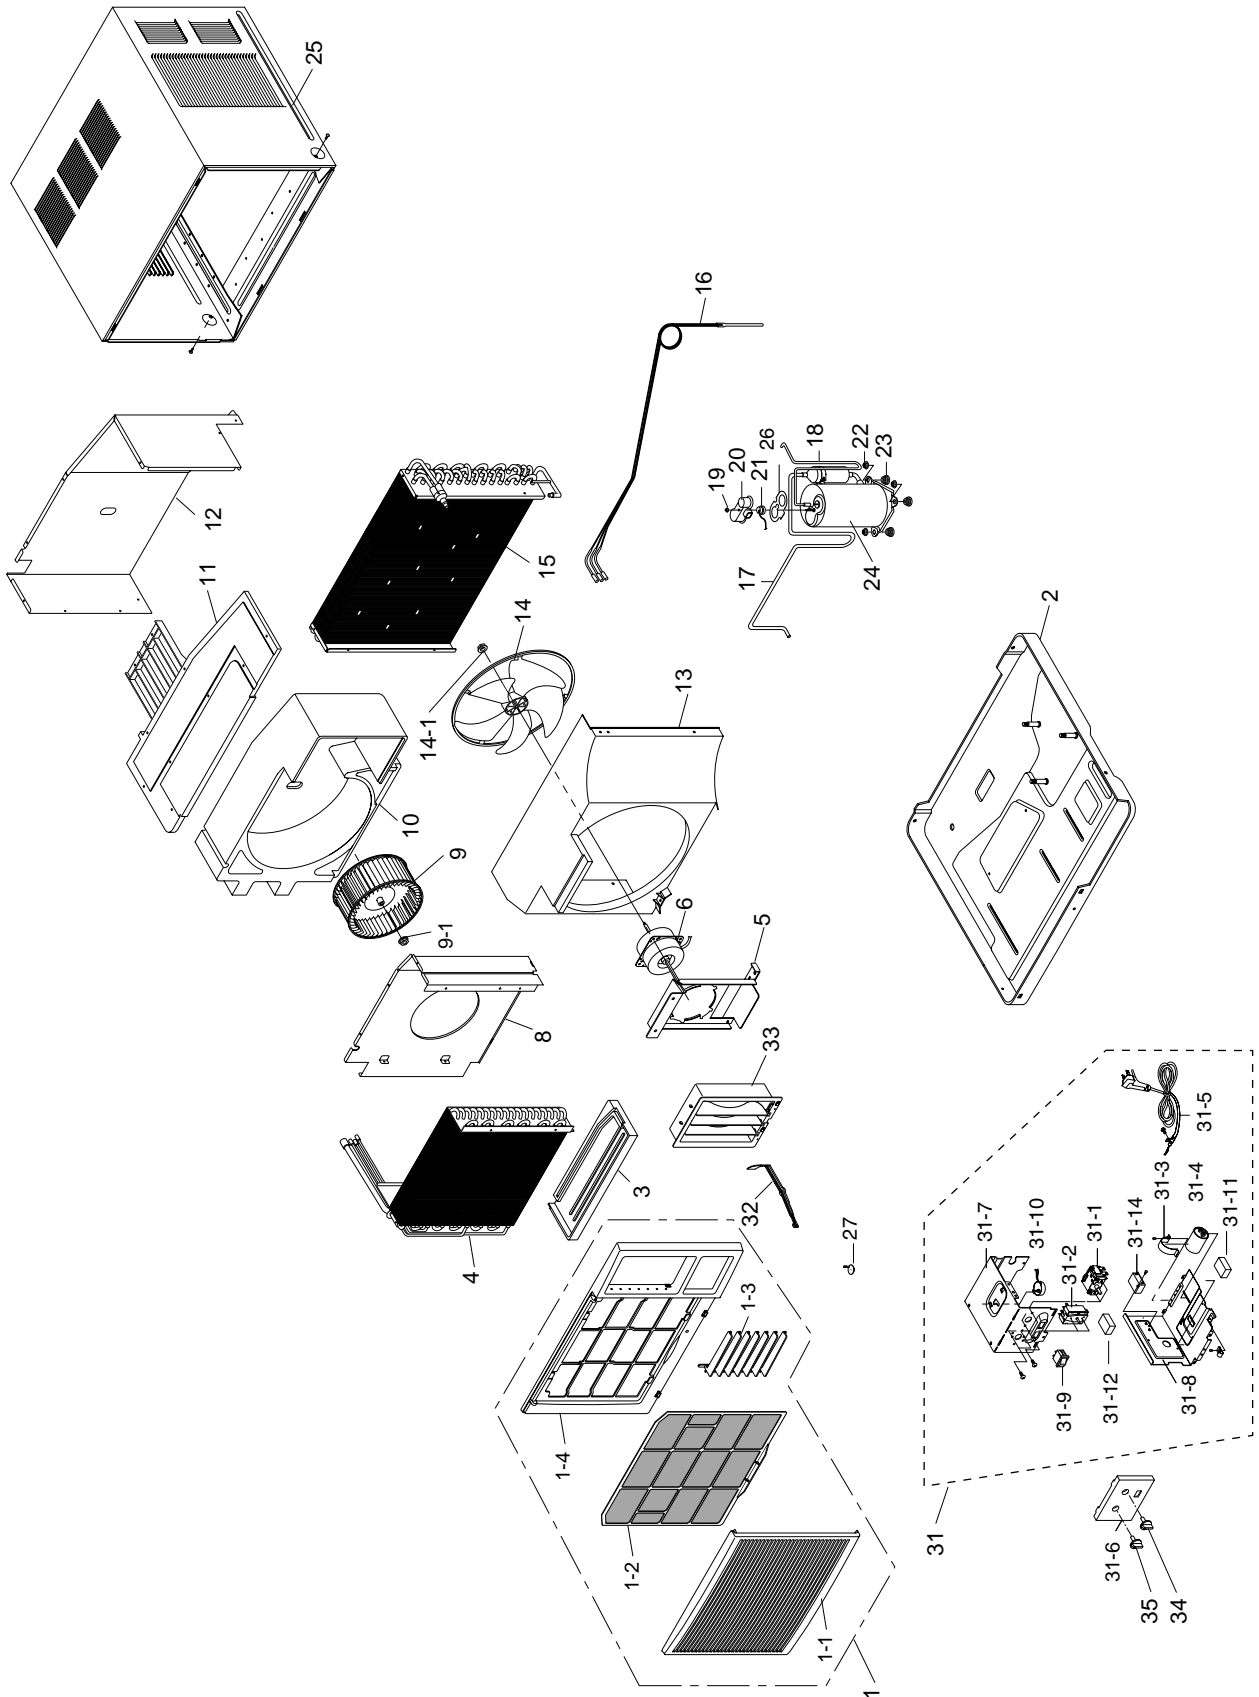

6-2 Main unit (Type "C")

Exploded View and Parts List

■ Part List (Type "B")

No	Description	Code No.	Specification	Q'TY		
				AZ18A1MEB	AZ18F1MEB	REMARK
1	ASSY PANEL-FRONT	DB92-00067A	F-TYPE,ASSY	-	1	
		DB92-70101D	A-TYPE,ASSY	1	-	
1-1	GRILLE-AIR INLET	DB64-00178A	F-TYPE,HIPS	-	1	
		DB64-10163A	A-TYPE,HIPS	1	-	
1-2	GUARD AIR-FILTER	DB63-00100C	F-TYPE,ZENO BLUE	-	1	
		DB63-30167B	A-TYPE,ABS(SF)	1	-	
1-3	BLADE-H	DB66-00120A	F-TYPE,C-PP	-	1	
		DB66-30205A	A-TYPE,C-PP	1	-	
1-4	PANEL-FRONT	DB64-00177A	F-TYPE,HIPS	-	1	
		DB64-70102A	A-TYPE,HIPS	1	-	
2	ASSY BASE	DB90-00304E	M-P/J,48B DRAIN	1	1	
3	TRAY-DRAIN	DB63-40019A	30FOAM-PS	1	1	
4	ASSY EVAP	DB96-01038B	3R×15S	1	1	
5	MOUNT MOTOR	DB61-00440A	SGCC-M,T1.2	1	1	
6	MOTOR FAN	DB31-00075H	YSK150-4L	1	1	
8	PLATE-EVAP CASING	DB96-00026A	ASSY	1	1	
9	BLOWER	DB67-00096A	ABS+G/F20%,M-P/J	1	1	
9-1	NUT-WASHER	DB60-30002A	M6	1	1	
10	CASE EVAP	DB61-10182A	30FOAM-PS	1	1	
11	COVER-EVAP	DB90-40174A	ASSY,PP,T2.5	1	1	
12	PLATE-PARTITION	DB70-10679A	SGCC-M,T0.8	1	1	
13	CASE COND	DB61-00448A	PP(TALC),T2.5	1	1	
14	FAN-PROPELLER	DB67-00047A	ABS,M-P/J	1	1	
14-1	NUT-WASHER	DB60-30004A	M6,SM20C	1	1	
15	ASSY COND	DB96-01166A	2R×16S	1	1	
16	TUBE CAPILLARY	DB62-00594A	14K	1	1	
17	ASSY-4-WAY	DB62-00593C	ASSY	1	1	
18	CHECK V/V	DB62-00595B	ASSY	1	1	
19	NUT-FLANGE	DB60-30001A	M5,-,SM20C	1	1	
20	COVER-TERMINAL	DB63-10026A	NORYL	1	1	
21	O.L.P	DB35-00011E	MRA12147-12007	1	1	
22	NUT-WASHER	DB60-30028A	HEX,2C,M8,ZPC	3	3	
23	GROMMET ISOLATOR	DB73-10004B	EPDM	3	3	
24	COMPRESSOR	48B180JV2EH	240V/50Hz	1	1	
25	CABINET	DB90-00311B	ASSY,SECC-P,SC-94445T	1	1	
26	GASKET	DB63-20003A	EPDM RUBBER	1	1	
27	ARM BLADE	DB66-00186A	POM	1	1	
31	ASSY CONTROL E	DB93-01607B	ASSY	1	1	
31-1	THERMOSTA	DB47-20060A	AWH-1808ER,3PIN	1	1	
31-2	SWITCH-SELECTOR	DB34-90085A	ASSY,5P,AWH-1808E	1	1	
31-3	CLIP CAPACITOR	DB65-10008B	SGCC-M,T0.8	1	1	
31-4	CAPACITOR(C-OIL)	2501-001238	40μF×450VAC	1	1	
31-5	POWER CORD	DB39-00348A	250V,16A	1	1	
31-6	PANEL CONTROL	DB64-00263E	HIPS,T2.0	1	1	
31-7	CASE-CONTROL,UP	DB61-00418A	SGCC-M,T0.8	1	1	
31-8	CASE-CONTROL,LOW	DB61-00417A	SGCC-M,T0.8	1	1	
31-9	SELECTOR SWITCH	DB34-90022A	250V,6A	1	1	
31-10	SWING MOTOR	DB95-20065F	M2LJ49ZU39	1	1	
31-11	TIMER DEICE	DB45-10009A	D2506,200-240VAC	1	1	
31-12	THERMOSTAT DEICE	DB47-20065A	20/30.8,20/28.4	1	1	
32	LEVER-DAMPER	DB66-70024A	HIPS,T2.5	1	1	
33	FRAME-BLADE	DB90-50161E	HIPS,T2.5	1	1	
34	KNOB-TIMER	DB64-50138B	ABS,180°	1	1	
35	KNOB-THERMO	DB64-50138A	ABS,270°	1	1