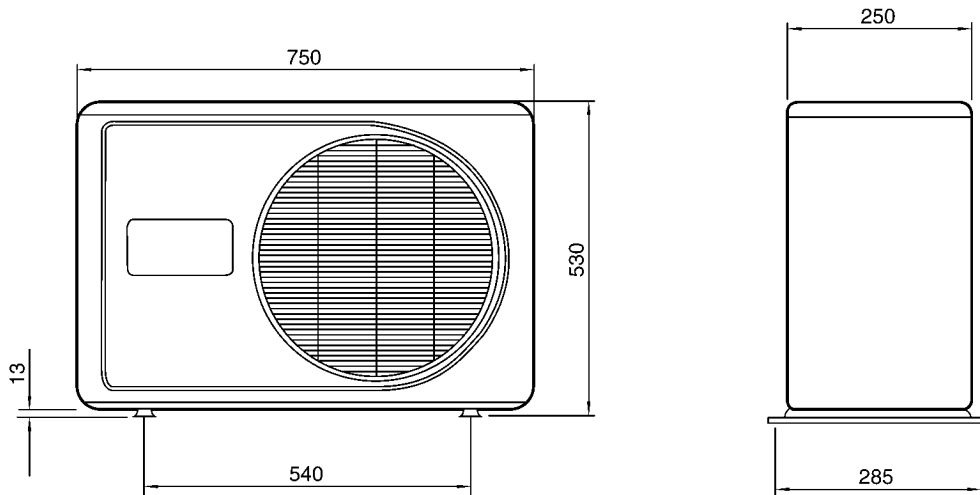

OUTLINE AND DIMENSIONS

INDOOR UNIT

Unit : mm

[Rear View]

OUTDOOR UNIT

Models : AOG14AGH
AOG14RGH

Unit : mm

Models : AOG18ANB
AOG18RMAL
AOG24AMA
AOG24RMBL