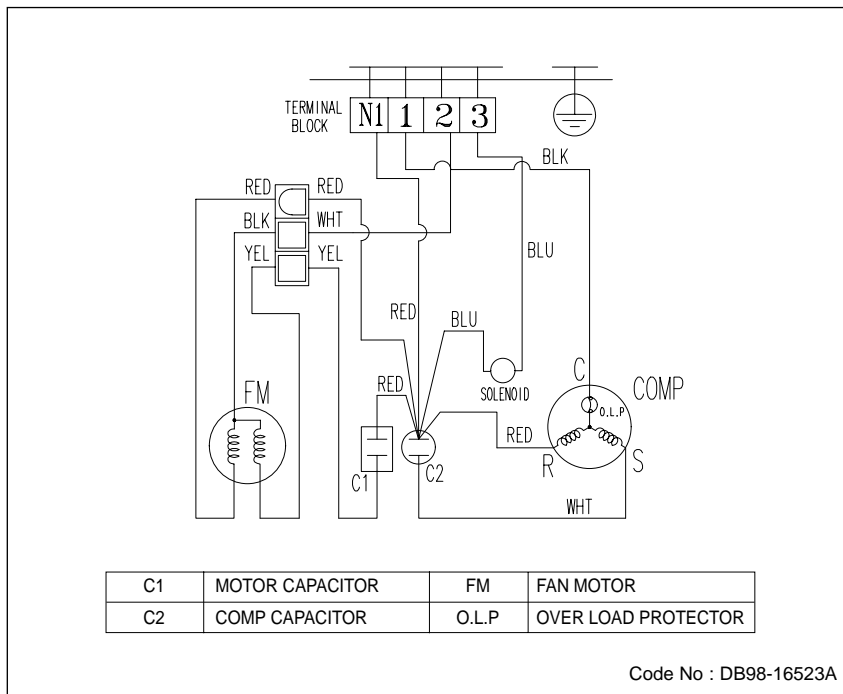

10. Wiring Diagram

10-1 Indoor Unit(7K/9K/12K)

This Document can not be used without Samsung's authorization.

SH07ZP2X / SH09ZP2X / UQT12P4GB / UQT12P4GE

SH12ZP4X

This Document can not be used without Samsung's authorization.

■ SH07ZP2AX / SH09ZP2AX / SH12ZP4AX / UQ07P2GE / UQ09P2GE / UQ12P4GE

This Document can not be used without Samsung's authorization.