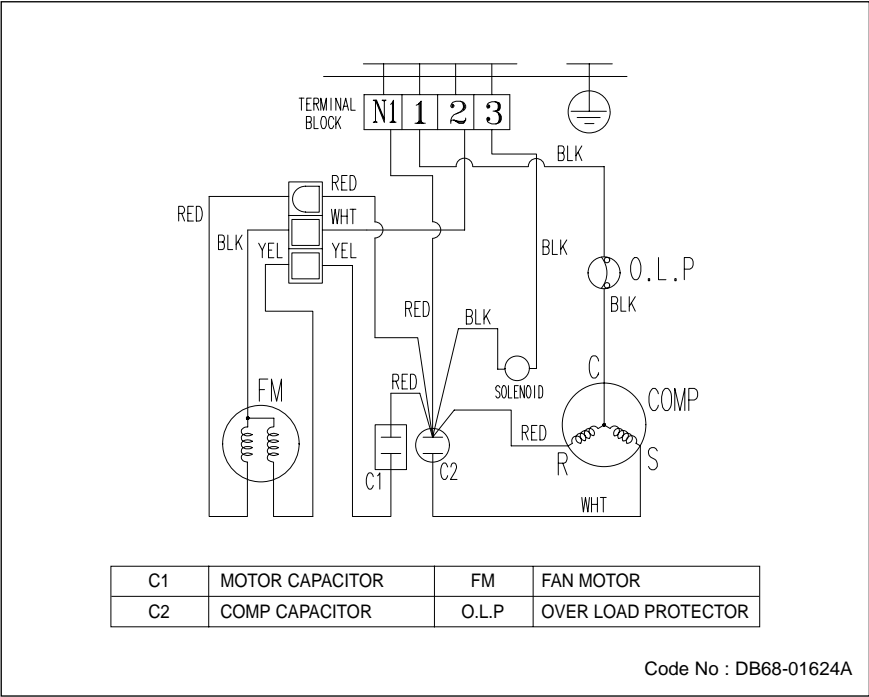

10. Wiring Diagram

10-1 Indoor Unit(7K/9K/12K)

This Document can not be used without Samsung's authorization.

SH07ZP2X / SH09ZP2X / UQT12P4GB / UQT12P4GE

SH12ZP4X

This Document can not be used without Samsung's authorization.

■ SH07ZP2AX / SH09ZP2AX / SH12ZP4AX / UQ07P2GE / UQ09P2GE / UQ12P4GE

This Document can not be used without Samsung's authorization.