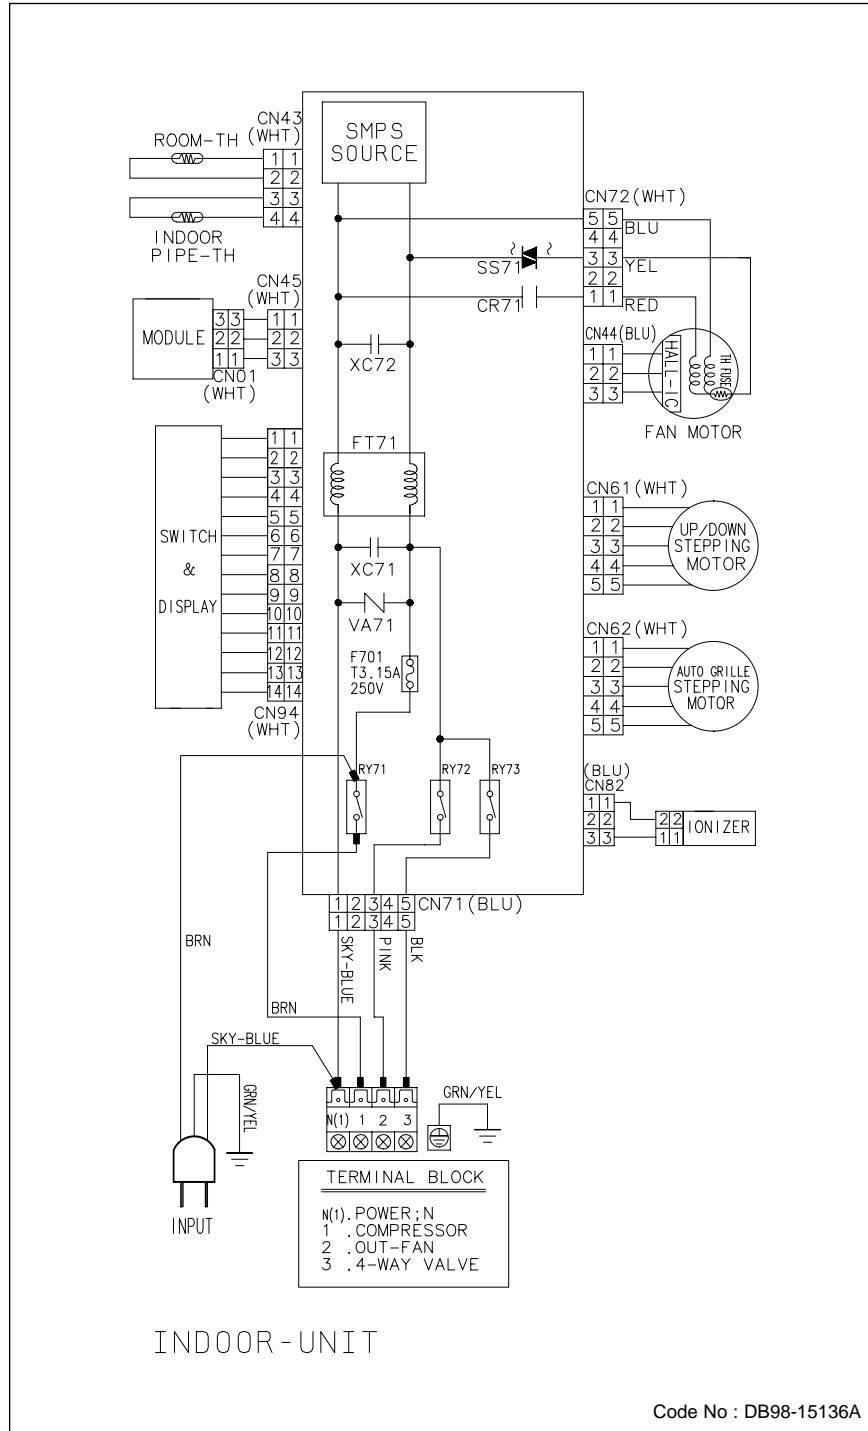

10. Wiring Diagram

10-1 Indoor Unit(7K/9K/12K)

This Document can not be used without Samsung's authorization.

SH07ZP2X / SH09ZP2X / UQT12P4GB / UQT12P4GE

SH12ZP4X

This Document can not be used without Samsung's authorization.

■ SH07ZP2AX / SH09ZP2AX / SH12ZP4AX / UQ07P2GE / UQ09P2GE / UQ12P4GE

This Document can not be used without Samsung's authorization.