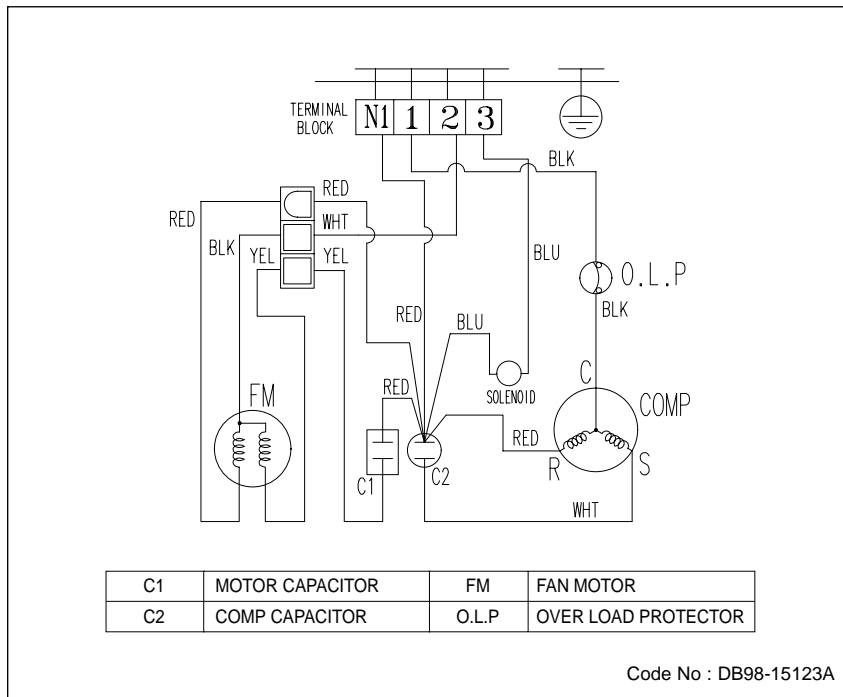

10. Wiring Diagram

10-1 Indoor Unit(7K/9K/12K)

This Document can not be used without Samsung's authorization.

SH07ZP2X / SH09ZP2X / UQT12P4GB / UQT12P4GE

SH12ZP4X

This Document can not be used without Samsung's authorization.

■ SH07ZP2AX / SH09ZP2AX / SH12ZP4AX / UQ07P2GE / UQ09P2GE / UQ12P4GE

This Document can not be used without Samsung's authorization.