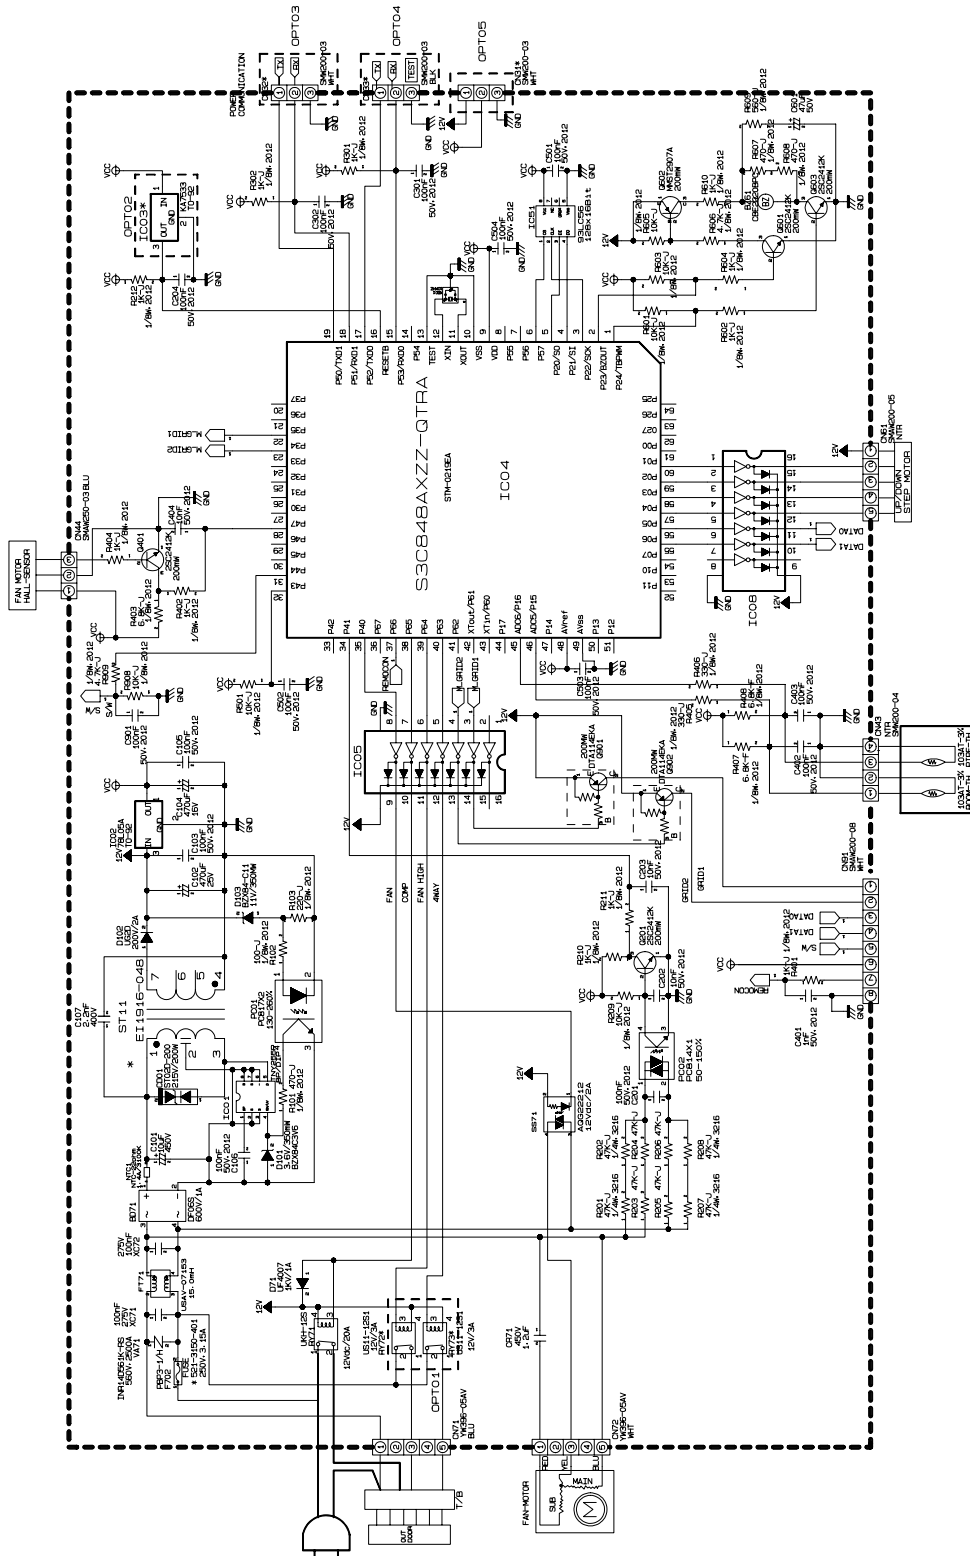

11. Schematic Diagram

11-1 Indoor Unit(7K/9K/12K)

This Document can not be used without Samsung's authorization.